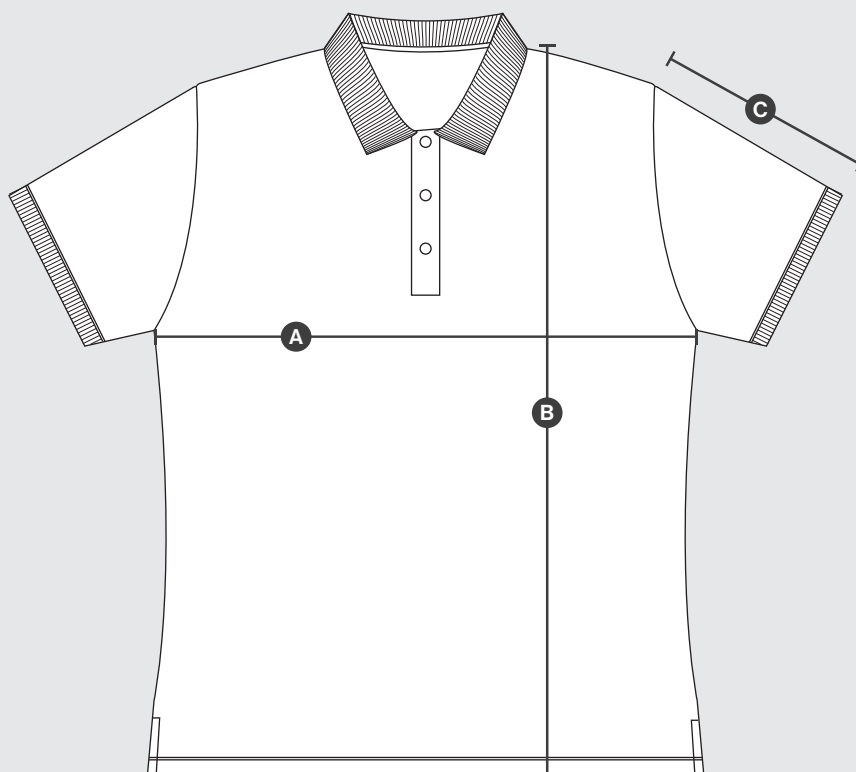

# Sportive woman | 10 021

Size Chart

	XS	S	M	L	XL	2XL	3XL	4XL	5XL	6XL
<b>A   Chest Width</b>	n/a	47.5	49.5	51.5	53.5	55.5	n/a	n/a	n/a	n/a
<b>B   Length (HPS)</b>	n/a	64	65	66	67	68	n/a	n/a	n/a	n/a
<b>C   Sleeve length 1</b>	n/a	16.5	17	17.5	18	18.5	n/a	n/a	n/a	n/a