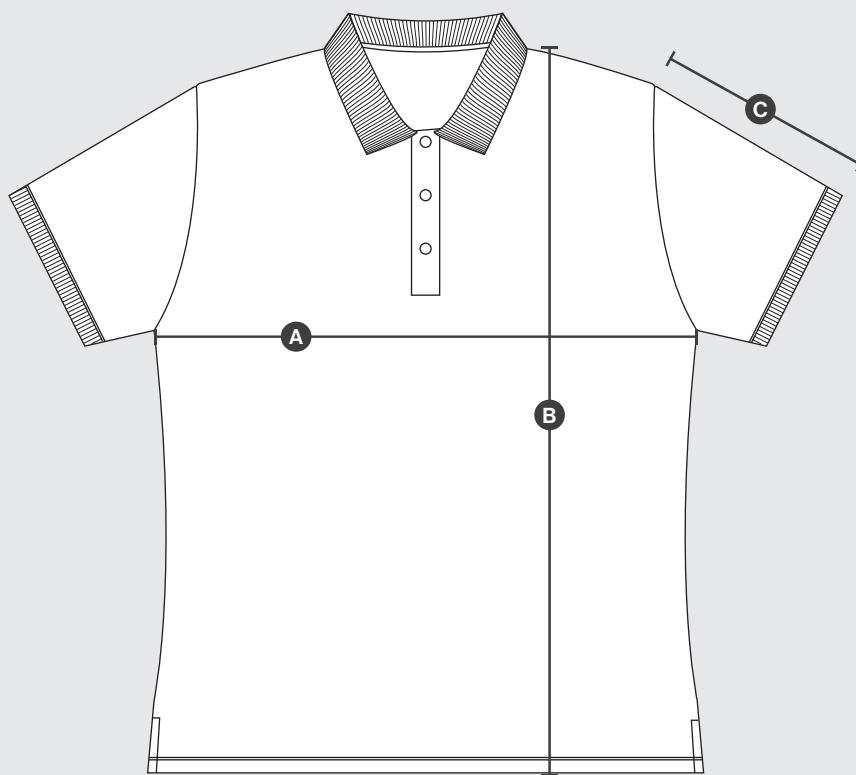

Sportive | 10 020

Size Chart

	XS	S	M	L	XL	2XL	3XL	4XL	5XL	6XL
A Chest Width	n/a	51	54	57	60	63	66	69	n/a	n/a
B Length (HPS)	n/a	71	73	75	77	79	81	83	n/a	n/a
C Sleeve length 1	n/a	20.5	21	21.5	22	22.5	23	23.5	n/a	n/a