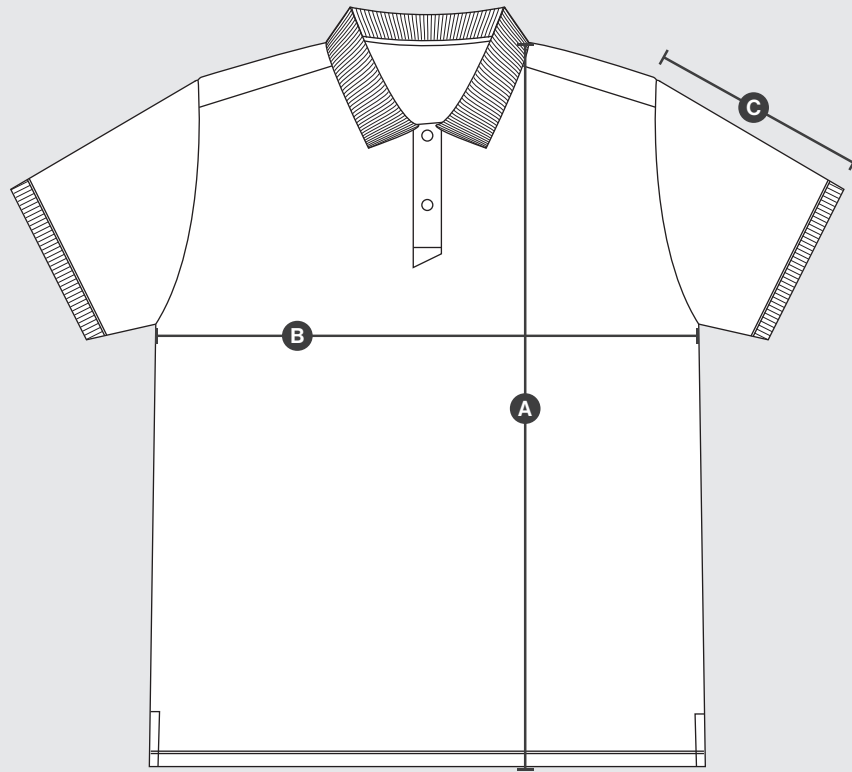

# Evolution | 10 022

Size Chart in cm

	XS	S	M	L	XL	2XL	3XL	4XL	5XL	6XL	Accepted deviation
A   Total back length from HPS	69	71	73	75	77	79	81	86	n/a	n/a	+/- 1.75
B   Chest	45	48	51	54	57	60	63	66	n/a	n/a	+/- 1.0
C   Sleeve length from shoulder	17.5	18.5	19.5	20.5	21.5	22.5	23.5	24.5	n/a	n/a	+/- 1.0